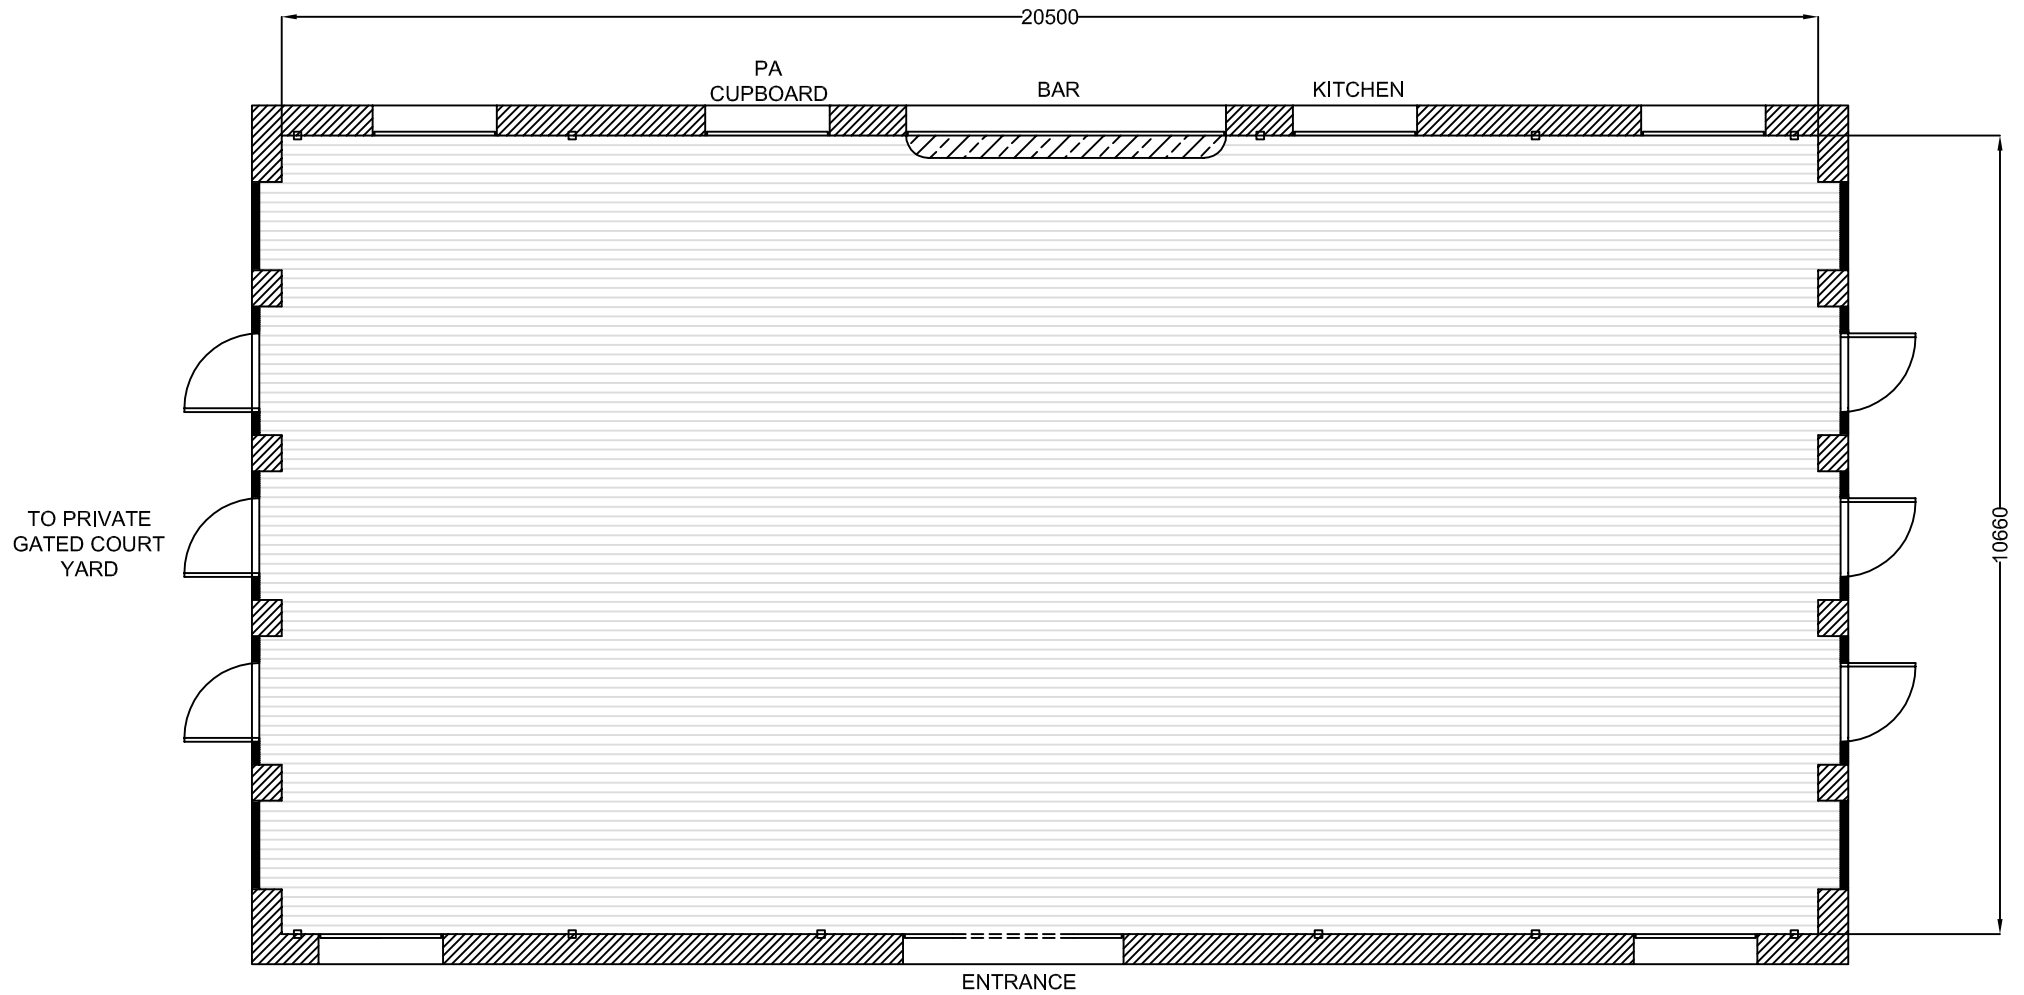

Meridian Hall

Seating Capacity
 120 Dining (Recommended)
 150 Dining (max subject to layout)
 200 Theatre/ Conference

 150 x Golden Chairs

 1 QTY 3' Table

 15 QTY 5' = 152cm Diameter Table. Seats 8 (Recommended)

 25 QTY 2'3" x 6' = 69cm x 183cm Max 8 Persons

 16 QTY 2'6" x 3' = 76cm x 91cm. Max 4 Persons

Power Points